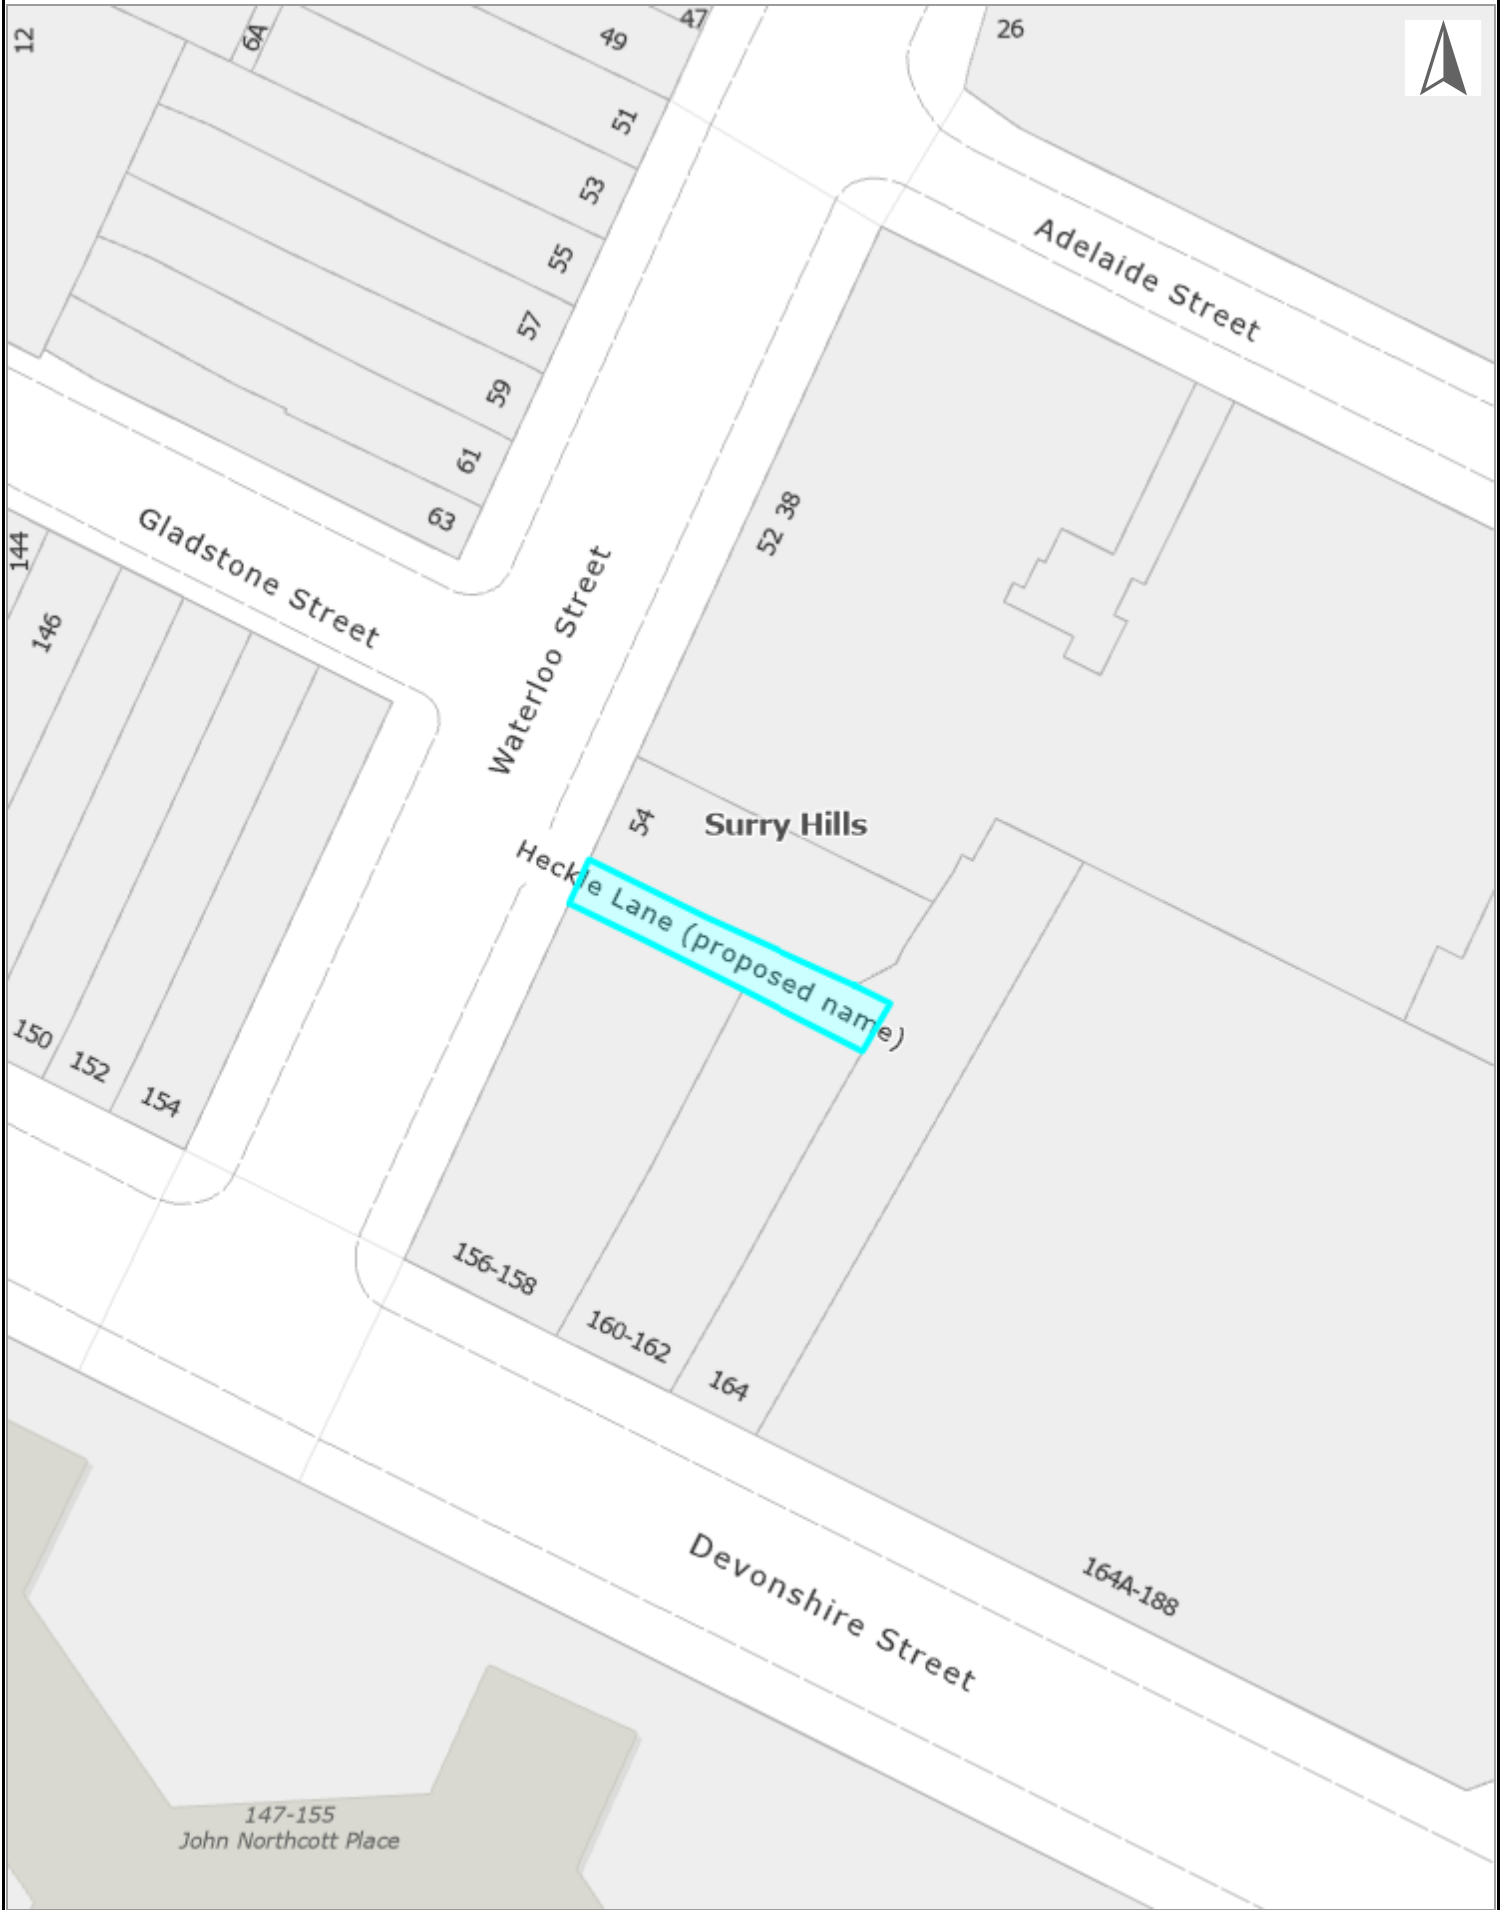

Proposed Heckle Lane

Notes

4/10/2024